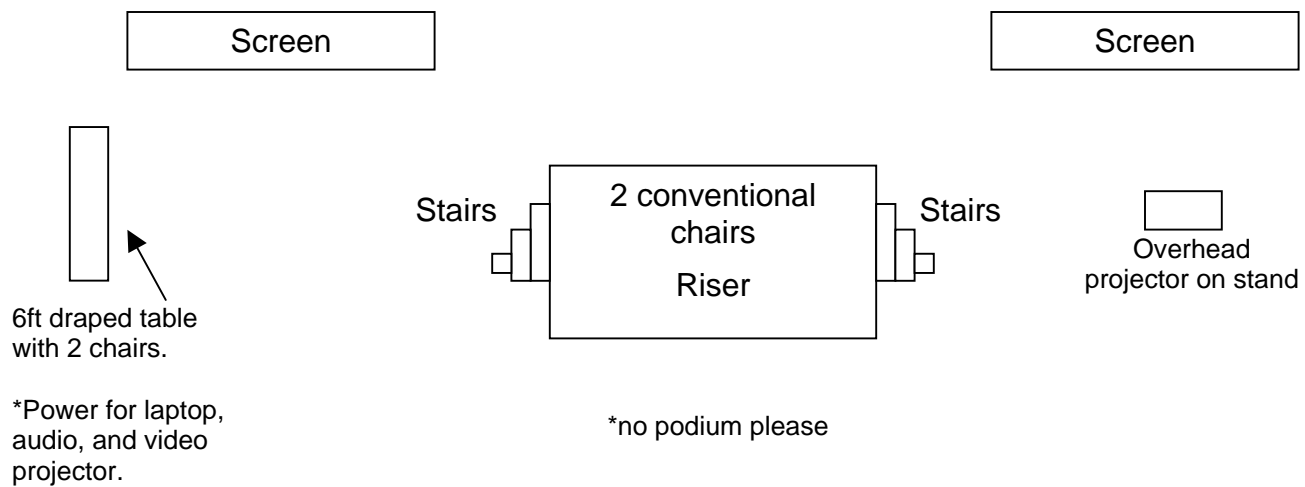

## Speaking room set-up requirements for Debbie Castagna and Virginia Moore

More than 300 audience members = riser

Less than 300 audience members = no riser,  
otherwise setup is the same.

More than 500 audience members = riser that is  
elevated by 3 feet.